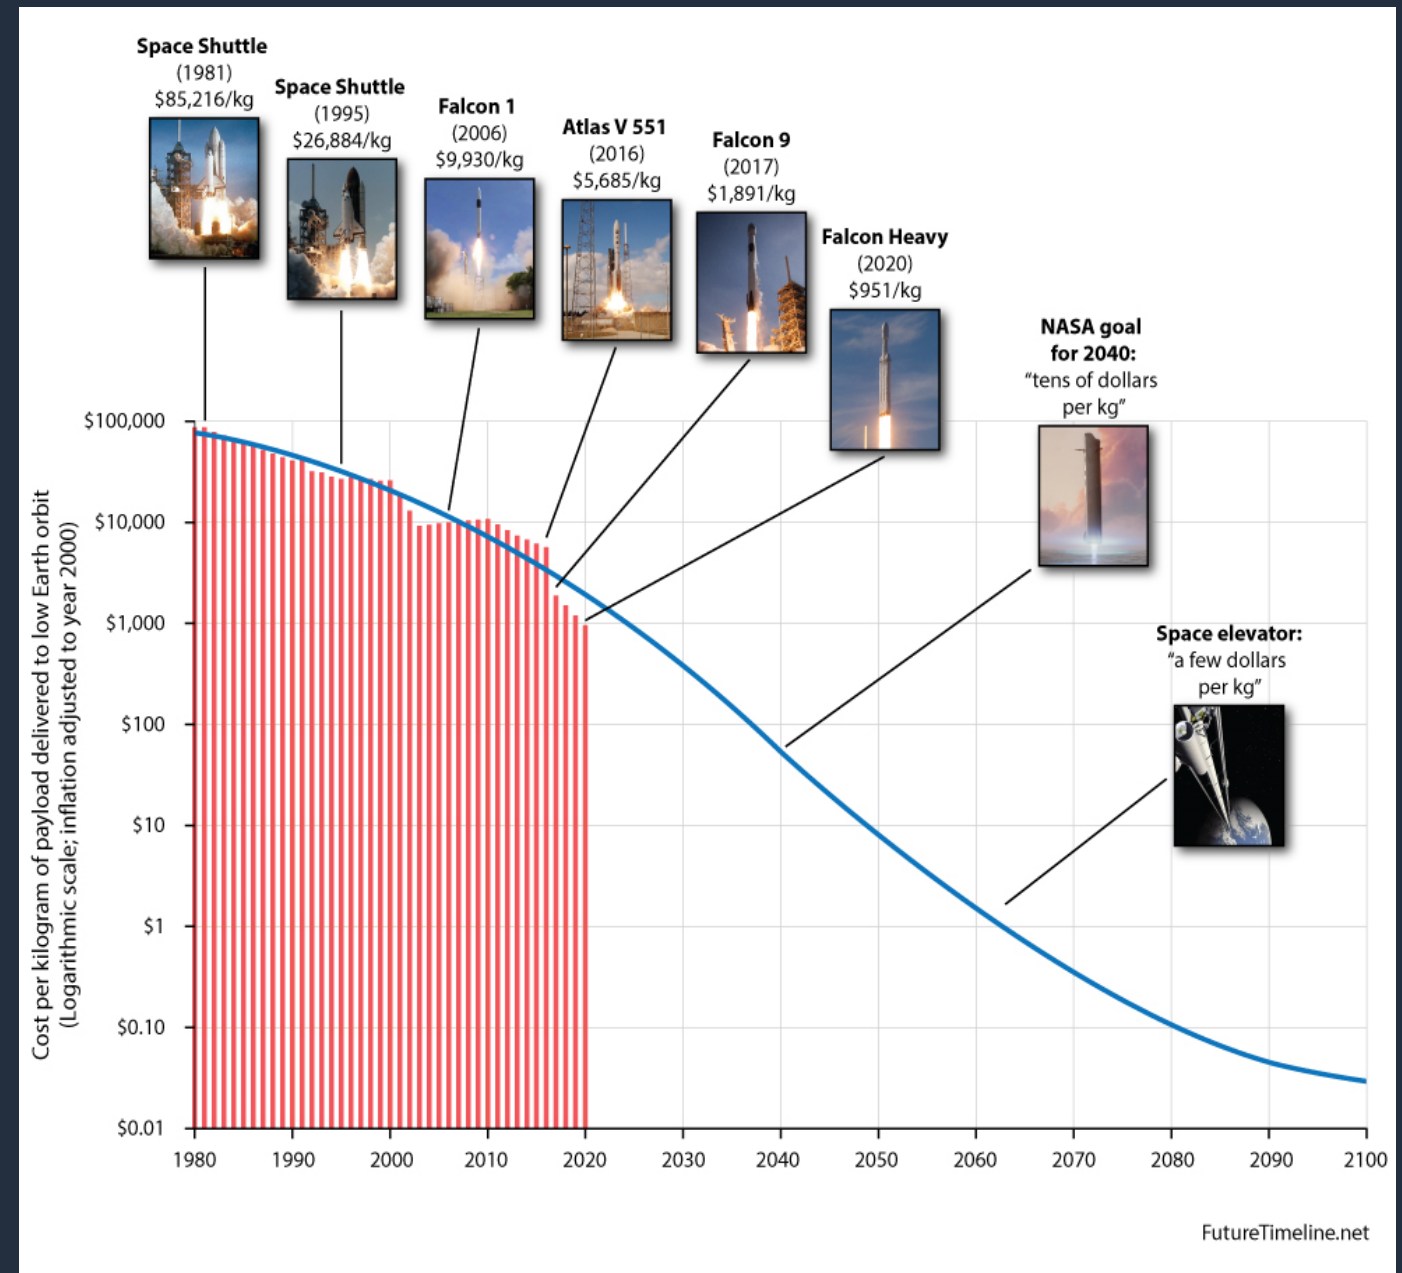

Commercial Space - smaller, cheaper, faster

- 1/15th launch carry cost (~$2,270/kg)¹
  - Falcon-9
- 7,688 satellites are now in orbit²
- 4,472 **active** satellites are now in orbit³
- 20,000+ smallsats will launch in next decade (2x the total of past 60 years)²
- VC investment in Q121 was 95% greater than 12 months prior to COVID-19⁴
- 10 new national space agencies created since 2018⁵

¹FutureTimeline.net

²UN Outer Space Objects Index

³Union of Concerned Scientists Satellite Database

⁴Seraphim SpaceTech Venture Capital Index

⁵Wikipedia