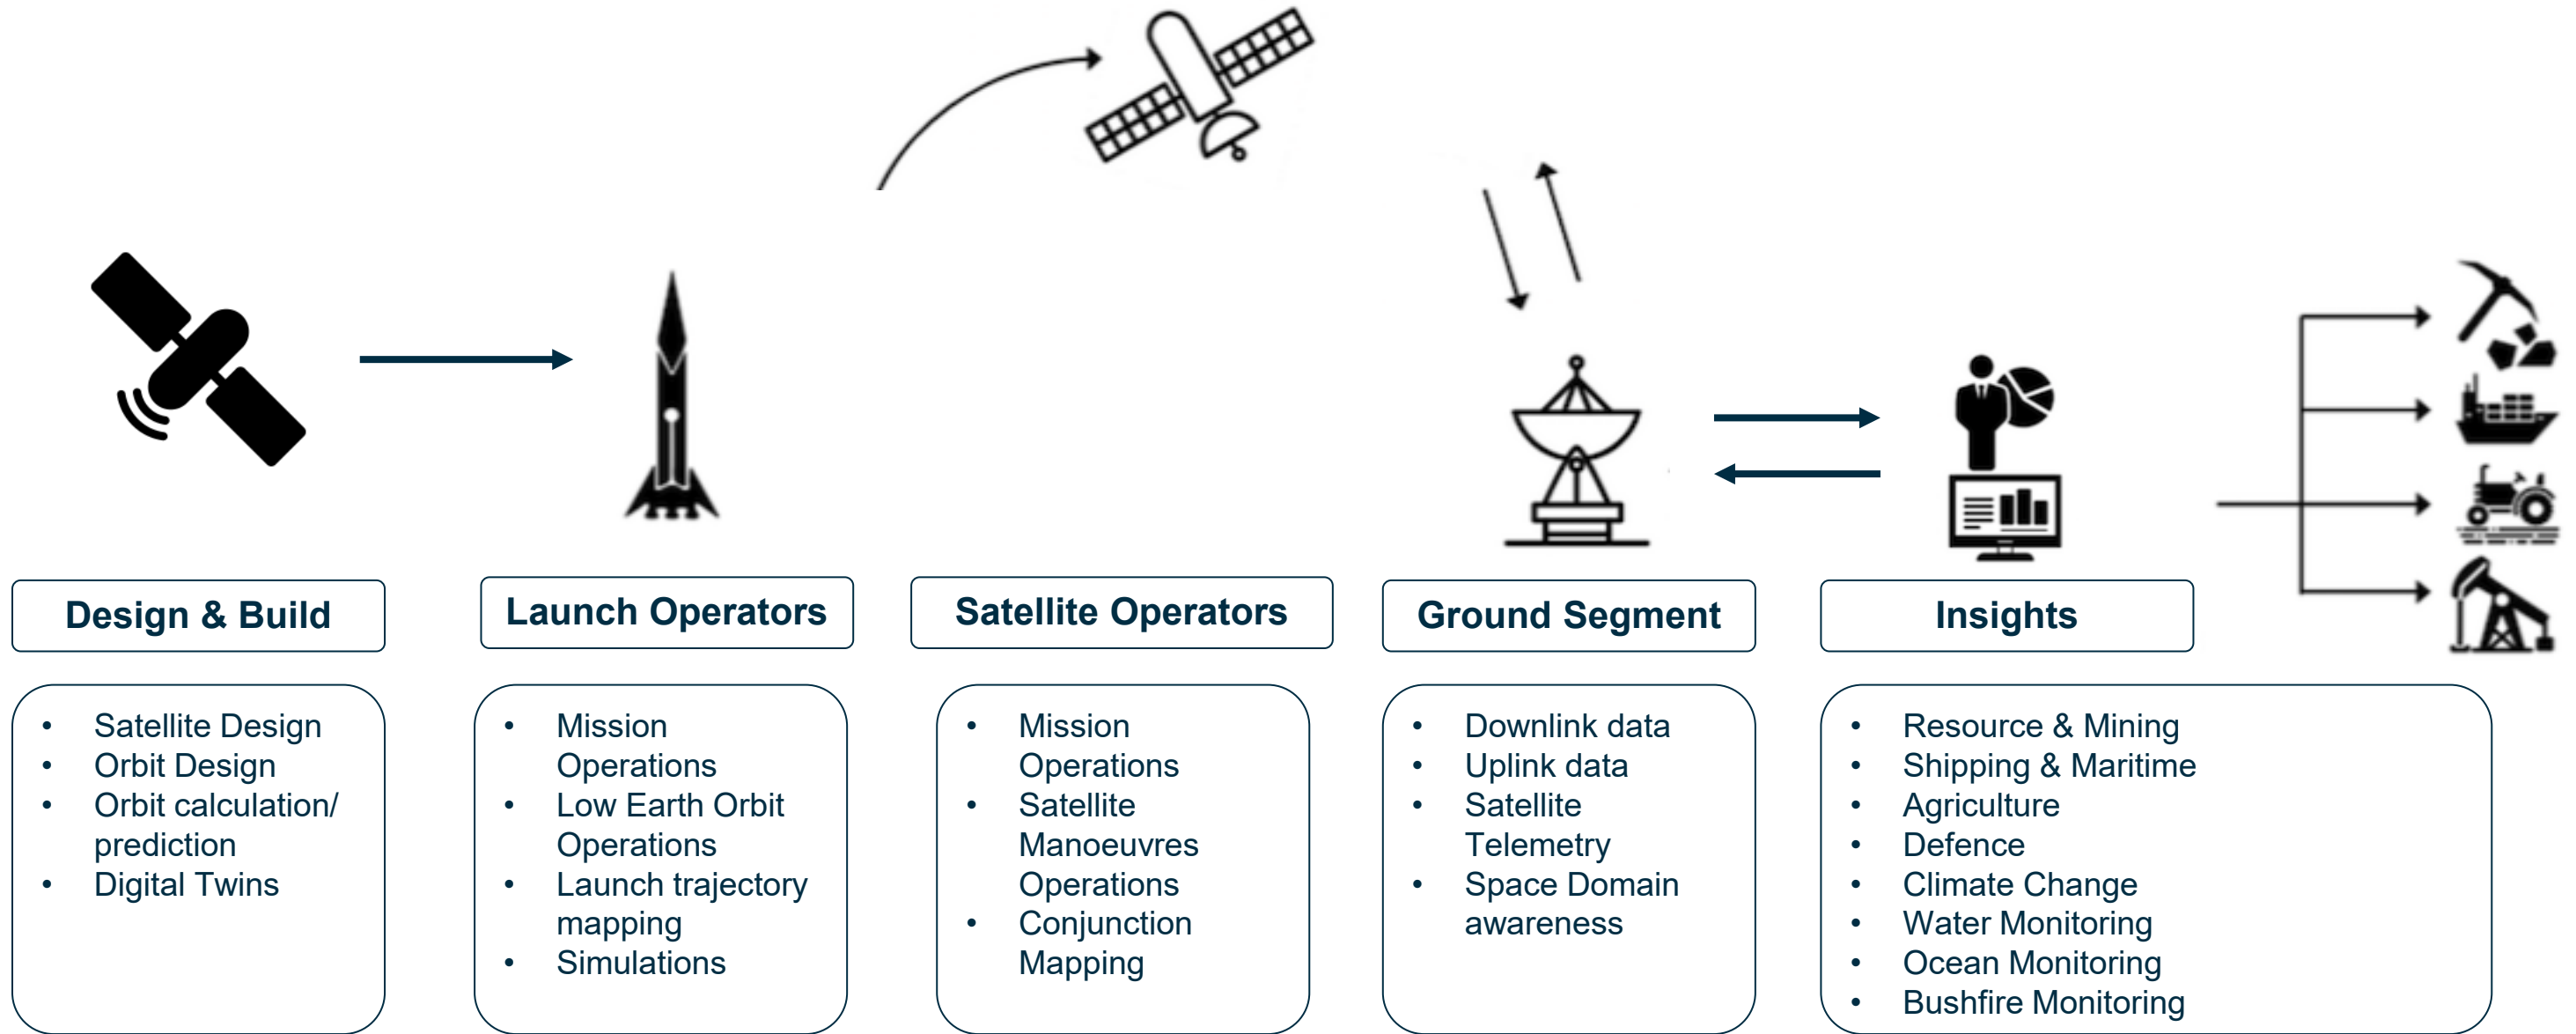

# Enabling the next-gen space builders with AWS Cloud

Satellite-enabled  
agriculture

Defense and  
national security

Earth  
observation

Smart cities  
and digital twins

# AWS | To the stars through the cloud

# Using space to protect our Earth

Fireball International uses AWS to accurately alert their customers **within three minutes of smoke detection**, by storing and processing over 2.5 million satellite and sensor images in 24 hours

## Edge Computing

AWS Snowball Edge is a data migration and edge computing device that can be used for data collection, machine learning and processing, and storage in environments with intermittent connectivity (such as manufacturing, industrial, and transportation) or in extremely remote locations (such as military or maritime operations)